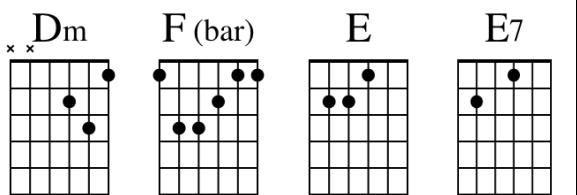

Summertime - George Gershwin

Am E Am E
 Summertime, and the livin' is easy
 Dm F E7
 Fish are jumpin' and the cotton is high
 Am E Am E
 Oh, your daddy's rich and your ma is good-lookin'
 C E Am E
 So hush little baby, Don't you cry

One of these mornings you're gonna rise up singing
 And you'll spread your wings and you'll take to the sky
 But 'til that morning, there ain't nothin' can harm you
 With Daddy and Mammy standin' by.

GUITAR