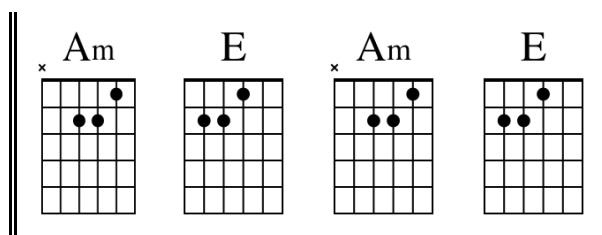

Summertime - George Gershwin

Am E Am E
 Summertime, and the livin' is easy
 Dm F E7
 Fish are jumpin' and the cotton is high
 Am E Am E
 Oh, your daddy's rich and your ma is good-lookin'
 C E Am E
 So hush little baby, Don't you cry

One of these mornings you're gonna rise up singing
 And you'll spread your wings and you'll take to the sky
 But 'til that morning, there ain't nothin' can harm you
 With Daddy and Mammy standin' by.

GUITAR