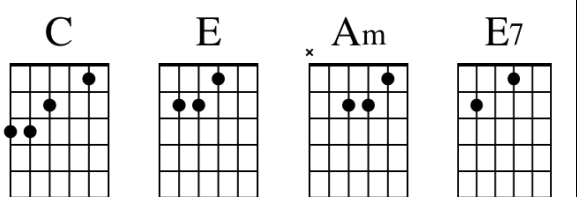

Summertime - George Gershwin

Am E Am E
 Summertime, and the livin' is easy
 Dm F E7
 Fish are jumpin' and the cotton is high
 Am E Am E
 Oh, your daddy's rich and your ma is good-lookin'
 C E Am E
 So hush little baby, Don't you cry

One of these mornings you're gonna rise up singing
 And you'll spread your wings and you'll take to the sky
 But 'til that morning, there ain't nothin' can harm you
 With Daddy and Mammy standin' by.

GUITAR